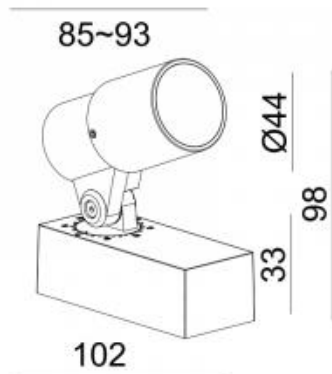

Beam angle:	18~50°
LED Color:	3000K 4000K 6000K 5000K
Lamp Power:	5W
CRI:	90
Lamp Lumen:	500lm
Material:	aluminium, glass, PC
Location:	Exterior
Fixation:	Garden spot
Product dimension:	D44 x 102 x H98mm
Input:	220-240V 50/60HZ
IP:	65
Class:	III
IK:	08

<https://www.uni-luce.com>

+39 339 505 5880

info@uni-luce.com

Via Monselice, 26, 20832 Desio

MB, Italy

Flexible, subtle, elegant and powerful: these are the keywords that describe the Kix perfectly. Despite its low-profile appearance, Kix excels in light output and quality, ideal for walkway lighting or other landscape applications. Kix is easy and flexible to use thanks to the adjustable head, designed to provide optimal cooling and eliminate glare. Kix is available for installation on wall or floor, to strap around a tree or to mount in soft green areas with a pin. In addition to the more robust version of Kix, there is also a S(mall) and M(edium) version available. Kix S combines a power LED with a lens, resulting in a nice 10° light beam. All models have an IP65 rating and are available in alu grey or dark grey.