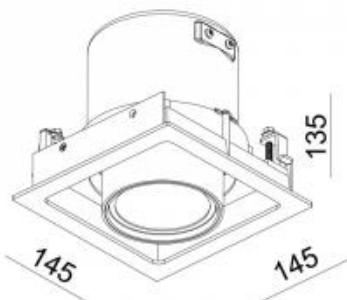

● 633-BB36

○ 633-WB36

◐ 633-BG36

Beam angle: 18° 32°

LED Color: 2700K 3000K 4000K

LED power: 27,3W

Lamp Power: 30W 800mA

CRI: 80

Lamp Lumen: 3810lm

Location: Interior

Fixation: Ceiling

Installation: Recessed

Product dimension: 145x145x135mm

Cut hole size: 132x132mm

Input: 220-240V 50\60Hz

IP: 20

Class: I

DIM Option: ON/OFF DALI TRIAC DTW

<https://www.uni-luce.com>

+39 339 505 5880

info@uni-luce.com

Via Monselice, 26, 20832 Desio

MB, Italy

The ROLLER is a lighting system, with the full flexibility of installation. A black minimalistic box could contain one or two heads. These ROLLER modules can remain encapsulated in the ceiling, or emerge in its entirety and be tilted 90° while rotate 355°, allowing focused illumination in one swift move. The black background inside the cove creates an illusion of unendingness around the light spots, enforcing the fully integrated architectural lighting concept. A range of light refining accessories are available to guarantee optimal optic performance and maximum eye comfort.