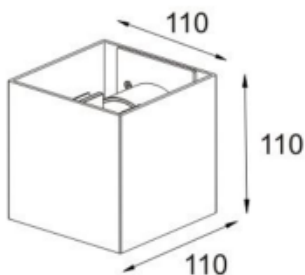

<https://www.uni-luce.com>
+39 339 505 5880
info@uni-luce.com

Via Monselice, 26, 20832 Desio
MB, Italy

ZORRO 10 RO UD

Available colors:

○ 20071-W10

● 20071-B10

○ 20071-S10

Beam angle:

°

LED Color:

2700K 3000K 4000K 6000K

System Power:

11W

CRI:

90

Material:

aluminium

Location:

Exterior lamps

Fixation:

Exterior

Installation:

Wall surface

Product dimension:

110x110x110mm

Input:

220-240V 50/60HZ

IP:

65

Class:

III

DIM Option:

TD

IK:

08