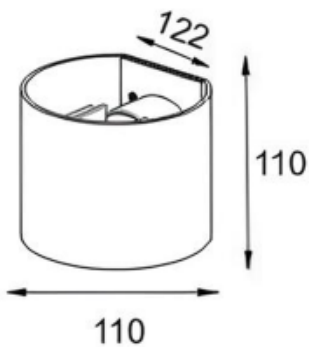

<https://www.uni-luce.com>

+39 339 505 5880

info@uni-luce.com

Via Monselice, 26, 20832 Desio

MB, Italy

ZORRO 10 RO UD

Available colors:

○ 20070-W10

● 20070-B10

○ 20070-S10

Beam angle:

°

LED Color:

2700K 3000K 4000K 6000K

System Power:

11W

CRI:

90

Material:

aluminium

Location:

Exterior lamps

Fixation:

Exterior

Installation:

Wall surface

Product dimension:

diam122x110mm

Input:

220-240V 50/60HZ

IP:

65

Class:

III

DIM Option:

TD

IK:

08