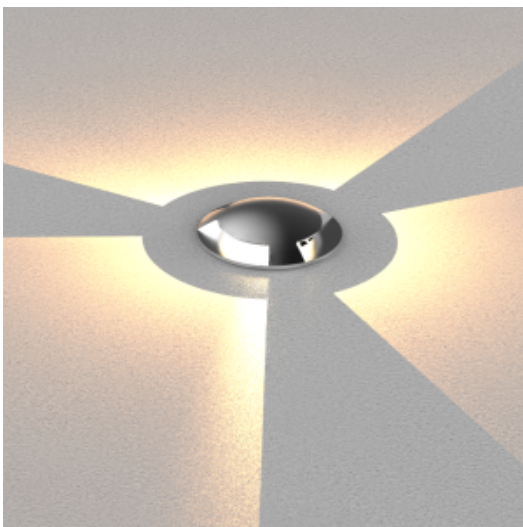

<https://www.uni-luce.com>
+39 339 505 5880
info@uni-luce.com

Via Monselice, 26, 20832 Desio
MB, Italy

ZENON R1

Available colors:

○ 20223-SS3-R3

Beam angle:

°

LED Color:

2700K 3000K 4000K

System Power:

3W

CRI:

90

Lumen output:

47lm

Material:

SUS316L stainless steel

Location:

Exterior

Fixation:

Inground

Product dimension:

diam57x86mm

Cut hole size:

diam47mm

Input:

24V DC 50\60Hz

IP:

67

Class:

III

DIM Option:

PWM

IK:

08