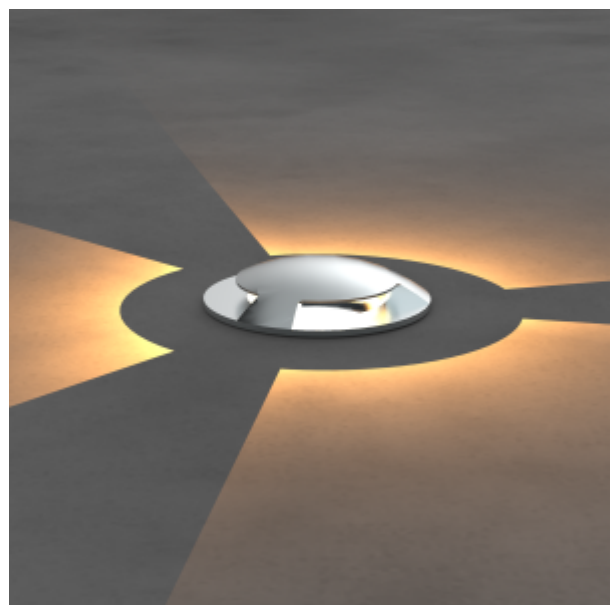

<https://www.uni-luce.com>
+39 339 505 5880
info@uni-luce.com

Via Monselice, 26, 20832 Desio
MB, Italy

ZENON R1

Available colors:

○ 20223-SS3-R3

Beam angle:

°

LED Color:

2700K 3000K 4000K

System Power:

3W

CRI:

90

Lumen output:

47lm

Material:

SUS316L stainless steel

Location:

Exterior

Fixation:

Inground

Product dimension:

diam57x86mm

Cut hole size:

diam47mm

Input:

24V DC 50\60Hz

IP:

67

Class:

III

DIM Option:

PWM

IK:

08