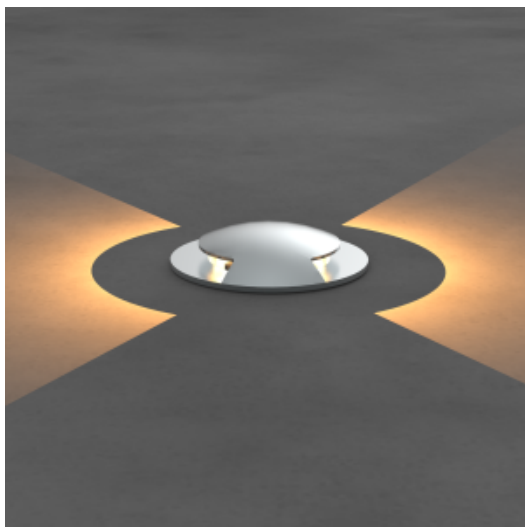

Available colors:

● 20223-SS3-R2

Beam angle:

°

LED Color:

2700K 3000K 4000K

System Power:

3W

CRI:

90

Lumen output:

41lm

Material:

SUS316L stainless steel

Location:

Exterior

Fixation:

Inground

Product dimension:

diam57x86mm

Cut hole size:

diam47mm

Input:

24V DC 50\60Hz

IP:

67

Class:

III

DIM Option:

PWM

IK:

08