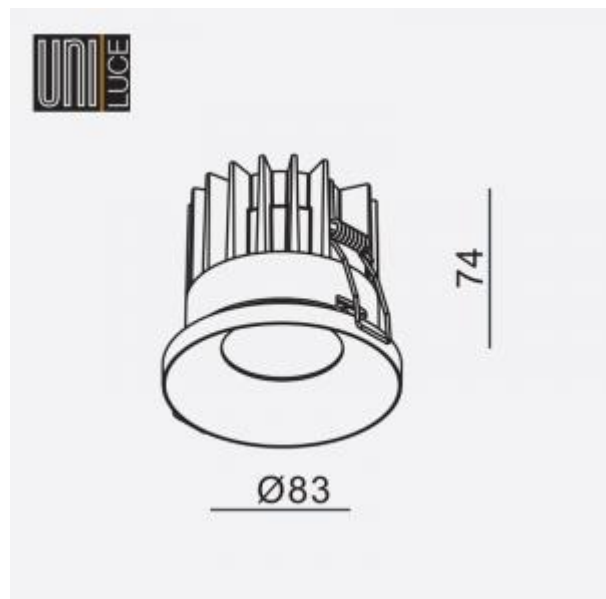

<https://www.uni-luce.com>
+39 339 505 5880
info@uni-luce.com

Via Monselice, 26, 20832 Desio
MB, Italy

ZENO

Available colors:	<input type="radio"/> 337-W10RO <input checked="" type="radio"/> 337-B10RO
Beam angle:	33°
LED Color:	2700K 3000K 4000K
LED power:	8,9W
System Power:	10W
CRI:	80
Lumen output:	830lm
Location:	Interior
Fixation:	Ceiling
Installation:	Recessed
Product dimension:	D83xH74mm
Cut hole size:	D68mm
Input:	120-277V 50\60Hz
IP:	54
Class:	III
DIM Option:	ON/OFF DALI TRIAC DTW

<https://www.uni-luce.com>

+39 339 505 5880

info@uni-luce.com

Via Monselice, 26, 20832 Desio

MB, Italy

The ZENO range is UNI LUCE's answer for easy-to-install, timeless and functional recessed spots, as it has been a UNI LUCE classic for many years. Traditional black and white colors are available for choice.