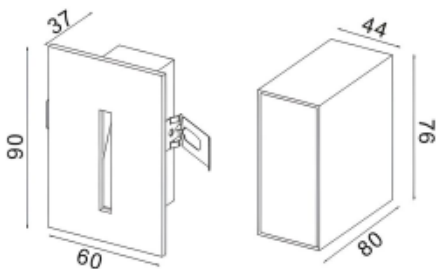

● 20070-B3

○ 20070-S3

Beam angle: 30°

LED Color: 2700K 3000K 4000K 6000K

System Power: 3W

CRI: 90

Material: aluminium

Location: Interior Exterior lamps

Installation: Recessed Wall

Product dimension: 60x90x37mm

Input: 220-240V 50/60HZ

IP: 65

Class: III

DIM Option: TD

IK: 08

<https://www.uni-luce.com>