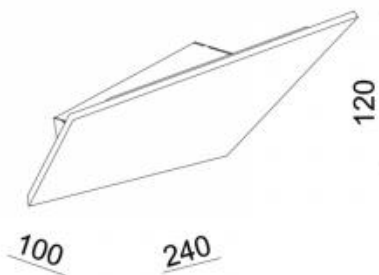

<https://www.uni-luce.com>

+39 339 505 5880

info@uni-luce.com

Via Monselice, 26, 20832 Desio

MB, Italy

WING R

Available colors:

○ 358-W8

● 358-B8

○ 358-CH8

● 358-G8

Beam angle:

L°

LED Color:

2700K 3000K 4000K

LED power:

6,5W

System Power:

8W 350mA

CRI:

90

Lumen output:

790lm

Location:

Interior

Fixation:

Wall

Installation:

Surface

Product dimension:

100x240x120mm

Input:

100-240V 50\60Hz

IP:

40

Class:

I

DIM Option:

ON/OFF TRIAC