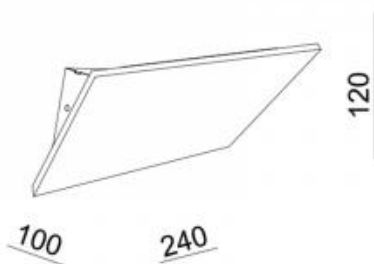

Product dimension:

100x240x120mm

Input:

100-240V 50\60Hz

IP:

40

Class:

I

DIM Option:

ON/OFF TRIAC

<https://www.uni-luce.com>

+39 339 505 5880

[info@uni-luce.com](mailto:info@uni-luce.com)

Via Monselice, 26, 20832 Desio

MB, Italy

WING is a wall-mounted architectural eye-catcher. It is hard to describe this light fitting in either words or images. Call it the three dimensional development of a cube on paper: from reality to abstraction and back. A cube on paper consists of two overlapping squares. The fitting is available in two versions each forming the mirror image of the other. Add an extra dimension with installations that play with a downlighter and an uplighter. Thanks to IP40, WING can be used in the areas where water proof is required.