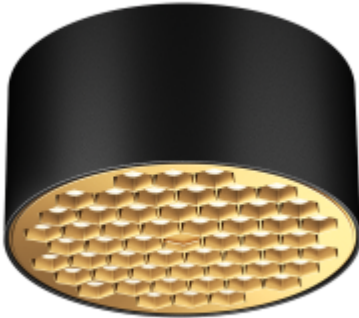

## VISTA 7 S

Available colors:

- 20119-WW30-150
- 20119-WW30-150
- 20119-BB30-150
- 20119-WB30-150
- 20119-BG30-150

Beam angle: 30°  
LED Color: 2700K 3000K 4000K 6000K  
System Power: 30W  
CRI: 90  
Lumen output: 2977lm  
Material: aluminium  
Location: Interior  
Fixation: Ceiling  
Installation: Surface  
Product dimension: D153xH65mm  
Input: 220-240V 50/60HZ  
IP: 20  
Class: II  
DIM Option: DALI TRIAC 1-10V DTW