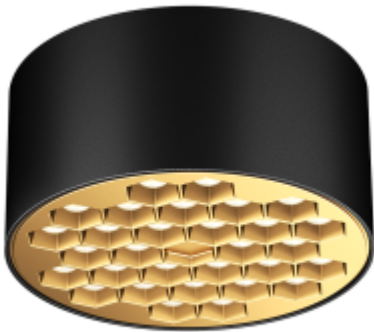

## VISTA 20 L

Available colors:

20118-WW20-120

20118-WW20-120

20118-BB20-120

20118-WB20-120

20118-BG20-120

Beam angle: 30°

LED Color: 2700K 3000K 4000K 6000K

System Power: 20W

CRI: 90

Lumen output: 1907lm

Material: aluminium

Location: Interior

Fixation: Ceiling

Installation: Surface

Thanks to deeply installed LED chips, the lamp gives comfortable light effect without glare.