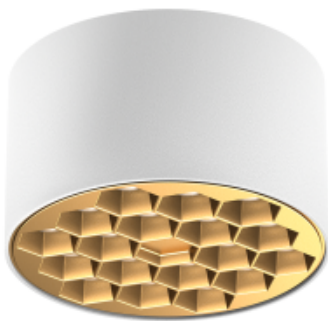

Beam angle: 90°
LED Color: 2700K 3000K 4000K 6000K
System Power: 12W
CRI: 90
Lumen output: 1062lm
Material: aluminium
Location: Interior
Fixation: Ceiling
Installation: Surface
Product dimension: D95xH55mm
Input: 220-240V 50/60HZ
IP: 20
Class: II
DIM Option: DALI TRIAC 1-10V DTW

Thanks to deeply installed LED chips, the lamp gives comfortable light effect without glare.