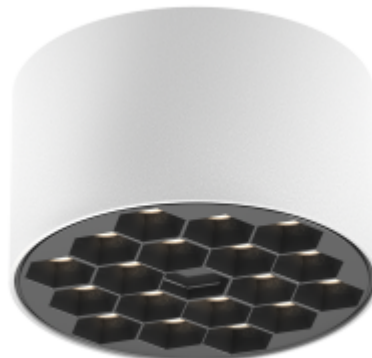

Beam angle: 90°
LED Color: 2700K 3000K 4000K 6000K
System Power: 12W
CRI: 90
Lumen output: 1062lm
Material: aluminium
Location: Interior
Fixation: Ceiling
Installation: Surface
Product dimension: D95xH55mm
Input: 220-240V 50/60HZ
IP: 20
Class: II
DIM Option: DALI TRIAC 1-10V DTW

<https://www.uni-luce.com>

+39 339 505 5880

info@uni-luce.com

Via Monselice, 26, 20832 Desio

MB, Italy

VISTA is a brand new design, inspired by natural honeycomb, offering a multitude of lighting solutions. VISTA family comes in 4 sizes from min. D73mm with 7W up to D153mm with 30W.

Thanks to deeply installed LED chips, the lamp gives comfortable light effect without glare.