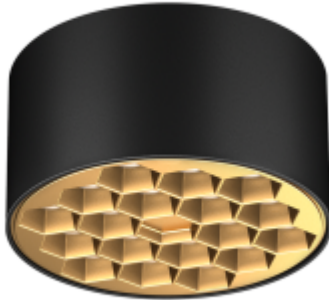

<https://www.uni-luce.com>
+39 339 505 5880
info@uni-luce.com

Via Monselice, 26, 20832 Desio
MB, Italy

VISTA 12 M