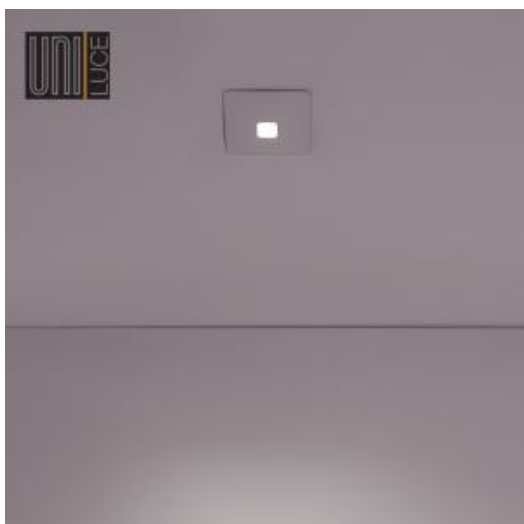

543-B3RO

543-CH3RO

Beam angle:

L°

LED Color:

2700K 3000K 4000K

LED power:

2W

System Power:

3W, 700mA

CRI:

90

Lumen output:

210lm

Material:

aluminium, PC, glass

Location:

Interior

Fixation:

Wall

Installation:

Recessed

Product dimension:

32x58mm

<https://www.uni-luce.com>

+39 339 505 5880

info@uni-luce.com

Via Monselice, 26, 20832 Desio

MB, Italy

Miniature step lamp can be used both for indoor and outdoor application. VEGA provides nice lighting pattern, can be used for halls, corridors or stairs.