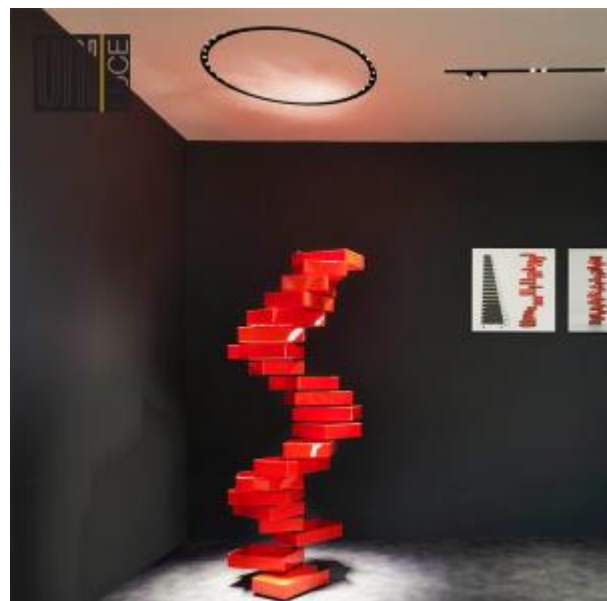

## UNIVERSE 36

Available colors:	○ 631-WB97
Beam angle:	12° 24° 36°
LED Color:	2700K 3000K 5000K
LED power:	36 2,2W
System Power:	97W
CRI:	90
Lumen output:	5320lm
Material:	aluminium
Location:	Interior
Fixation:	Ceiling
Installation:	Recessed
Product dimension:	985x59mm
Cut hole size:	920mm
Input:	220-240V 50\60Hz
IP:	20
Class:	I
DIM Option:	ON/OFF DALI TRIAC