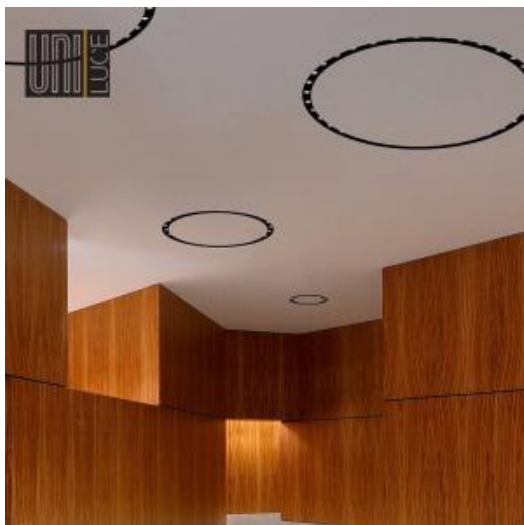

<https://www.uni-luce.com>
+39 339 505 5880
info@uni-luce.com

Via Monselice, 26, 20832 Desio
MB, Italy

UNIVERSE 24

| | |
|--------------------|-------------------|
| Available colors: | ○ 631-WB65 |
| Beam angle: | 12° 24° 36° |
| LED Color: | 2700K 3000K 4000K |
| LED power: | 24 2,2W |
| System Power: | 65W |
| CRI: | 90 |
| Lumen output: | 3550lm |
| Material: | aluminium |
| Location: | Interior |
| Fixation: | Ceiling |
| Installation: | Recessed |
| Product dimension: | 680x59mm |
| Cut hole size: | 615mm |
| Input: | 220-240V 50\60Hz |
| IP: | 20 |
| Class: | I |
| DIM Option: | ON/OFF DALI TRIAC |

<https://www.uni-luce.com>

+39 339 505 5880

info@uni-luce.com

Via Monselice, 26, 20832 Desio

MB, Italy

Uniform aureole light from UNIVERSE is the best choice for your living room or bedroom. The light source is installed deeply in the lamp, providing absolutely anti-glare light effect. 3 sizes are available for choice.