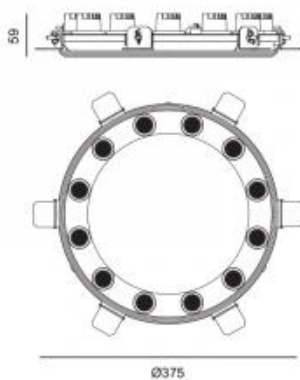

## UNIVERSE 12

Available colors:	○ 631-WB32
Beam angle:	12° 24° 36°
LED Color:	2700K 3000K 4000K
LED power:	12 2,2W
System Power:	32W
CRI:	90
Lumen output:	1770lm
Material:	aluminium
Location:	Interior
Fixation:	Ceiling
Installation:	Recessed
Product dimension:	375x59mm
Cut hole size:	310mm
Input:	220-240V 50\60Hz
IP:	20
Class:	I
DIM Option:	ON/OFF DALI TRIAC