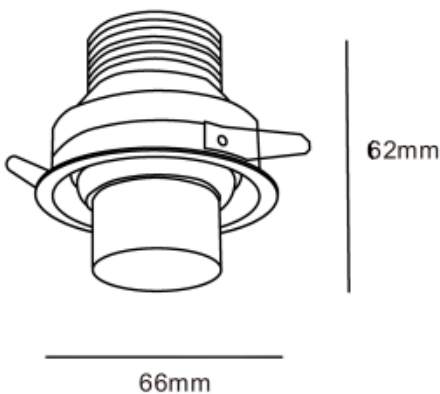

Beam angle:	20-50°
LED Color:	2700K 3000K 4000K 6000K
System Power:	5W
CRI:	90
Lumen output:	325lm
Material:	aluminium
Location:	Interior
Fixation:	Ceiling
Installation:	Recessed
Product dimension:	diam66x62mm
Cut hole size:	diam60mm
Input:	220-240V 50/60HZ
IP:	20
Class:	III
DIM Option:	DALI TRIAC 1-10V DTW