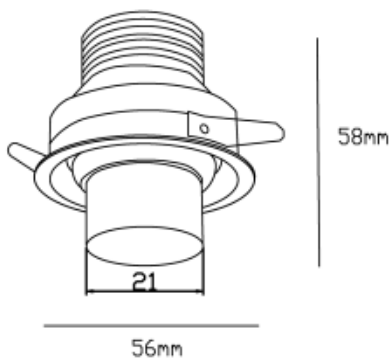

Available colors:

○ 20042-WW3AD

◐ 20042-BW3AD

○ 20042-WB3AD

○ 20042-WG3AD

◑ 20042-BG3AD

Beam angle: 20-50°

LED Color: 2700K 3000K 4000K 6000K

System Power: 3W

CRI: 90

Lumen output: 201lm

Material: aluminium

Location: Interior

Fixation: Ceiling

Installation: Recessed

Product dimension: diam56x58mm

Cut hole size: diam50mm

Input: 220-240V 50/60HZ

IP: 20

Class: III

DIM Option: DALI TRIAC 1-10V DTW