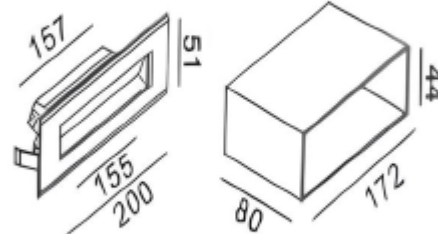

● 20069-B6

○ 20069-S6

Beam angle: 120°

LED Color: 2700K 3000K 4000K 6000K

System Power: 12x0.5W

CRI: 90

Material: aluminium

Location: Interior Exterior lamps

Installation: Recessed Wall

Product dimension: 200x51mm

Input: 220-240V 50/60HZ

IP: 65

Class: III

DIM Option: TD

IK: 08

<https://www.uni-luce.com>