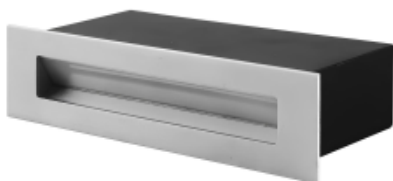

● 20069-B6

○ 20069-S6

Beam angle: 120°

LED Color: 2700K 3000K 4000K 6000K

System Power: 12x0.5W

CRI: 90

Material: aluminium

Location: Interior Exterior lamps

Installation: Recessed Wall

Product dimension: 200x51mm

Input: 220-240V 50/60HZ

IP: 65

Class: III

DIM Option: TD

IK: 08

<https://www.uni-luce.com>

+39 339 505 5880

info@uni-luce.com

Via Monselice, 26, 20832 Desio

MB, Italy

TILT is a family of wall recessed step light solutions , offering a toolset of lighting effects for small to large projects. This comprehensive collection of water- and shock-resistant lighting fixtures is suitable for every setting, both indoor and outdoor.