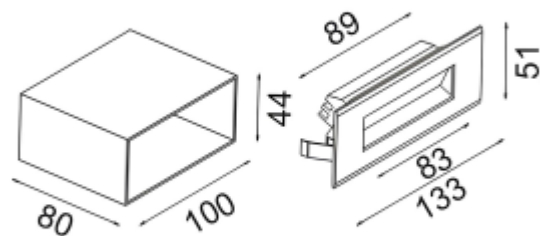

<https://www.uni-luce.com>
+39 339 505 5880
info@uni-luce.com

Via Monselice, 26, 20832 Desio
MB, Italy

TILT 2 S

Available colors:

○ 20069-W3

● 20069-B3

○ 20069-S3

Beam angle:

120°

LED Color:

2700K 3000K 4000K 6000K

System Power:

6x0.5W

CRI:

90

Material:

aluminium

Location:

Interior Exterior lamps

Installation:

Recessed Wall

Product dimension:

133x51mm

Input:

220-240V 50/60HZ

IP:

65

Class:

III

DIM Option:

TD

IK:

08