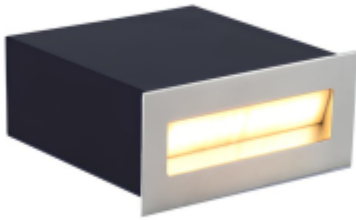

## TILT 2 S

Available colors:

○ 20069-W3

● 20069-B3

○ 20069-S3

Beam angle:

120°

LED Color:

2700K 3000K 4000K 6000K

System Power:

6x0.5W

CRI:

90

Material:

aluminium

Location:

Interior Exterior lamps

Installation:

Recessed Wall

Product dimension:

133x51mm

Input:

220-240V 50/60HZ

IP:

+39 339 505 5880

[info@uni-luce.com](mailto:info@uni-luce.com)

Via Monselice, 26, 20832 Desio

MB, Italy

TILT is a family of wall recessed step light solutions , offering a toolset of lighting effects for small to large projects. This comprehensive collection of water- and shock-resistant lighting fixtures is suitable for every setting, both indoor and outdoor.