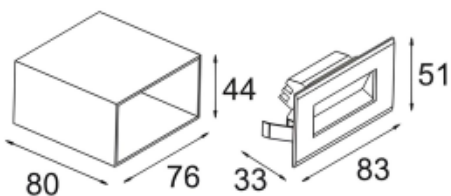

Available colors:

○ 20069-W2

● 20069-B2

○ 20069-S2

Beam angle: 120°

LED Color: 2700K 3000K 4000K 6000K

System Power: 4x0.5W

CRI: 90

Material: aluminium

Location: Interior Exterior lamps

Installation: Recessed Wall

Product dimension: 83x51x33mm

Input: 220-240V 50/60HZ

IP: 65

Class: III

DIM Option: TD

IK: 08