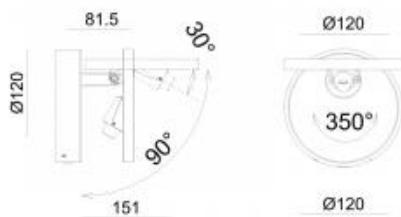

<https://www.uni-luce.com>
+39 339 505 5880
info@uni-luce.com

Via Monselice, 26, 20832 Desio
MB, Italy

TEN

Available colors:

- 354-WW8
- 354-BB8
- 354-WB8
- ◐ 354-BG8
- 354-CH8

Beam angle: L°
LED Color: 2700K 3000K 4000K
LED power: 6,5W
System Power: 7,8W 900lm
CRI: 90
Location: Interior
Fixation: Wall
Installation: Surface
Product dimension: 120x81,5mm
Input: 100-240V 50\60Hz
IP: 40
Class: I
DIM Option: ON/OFF TRIAC

<https://www.uni-luce.com>

+39 339 505 5880

info@uni-luce.com

Via Monselice, 26, 20832 Desio

MB, Italy

TEN is the best example of ultraminimalism and functionality. TEN can be adjusted by 90 degrees and rotated 350 degrees. The lamp can be used both as decorative lighting for living room or hall, and bedside reading lamp.