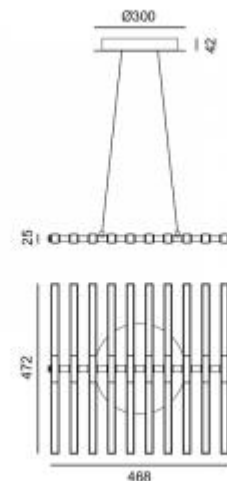

<https://www.uni-luce.com>

+39 339 505 5880

info@uni-luce.com

Via Monselice, 26, 20832 Desio

MB, Italy

SWIFT 500

Available colors:

○ 624-W30

● 624-B30

Beam angle:

0°

LED Color:

2700K 3000K 4000K

LED power:

25W

System Power:

30W

CRI:

90

Lumen output:

1383lm

Material:

aluminum

Location:

Interior

Fixation:

Ceiling

Installation:

Suspended

Product dimension:

468x472x25mm

Input:

220-240V 50\60Hz

IP:

20

Class:

I

DIM Option:

ON/OFF DALI TRIAC DTW