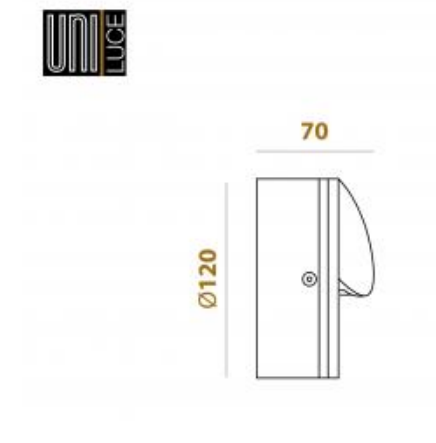

● 1158-B

Beam angle:

0°

CRI:

80

Location:

Exterior

Fixation:

Ceiling

Installation:

Surface

Product dimension:

D103 x W38mm

IP:

65

<https://www.uni-luce.com>