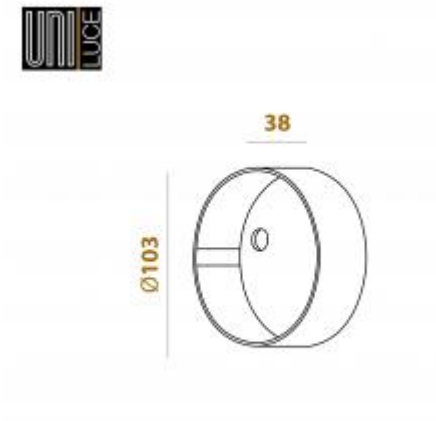

<https://www.uni-luce.com>

+39 339 505 5880

info@uni-luce.com

Via Monselice, 26, 20832 Desio

MB, Italy

SURFACE MOUNTING BOX

Available colors:

○ 1158-W

● 1158-B

Beam angle:

0°

CRI:

80

Location:

Exterior

Fixation:

Ceiling

Installation:

Surface

Product dimension:

D103 x W38mm

IP:

65