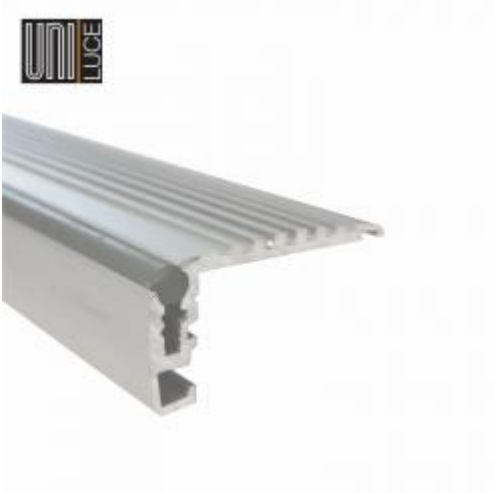

## STEP PROFILE UNI-ST-43x22,5

Available colors:

UNI-ST-43x22,5-W

UNI-ST-43x22,5-B

UNI-ST-43x22,5-S

Beam angle:

0°

Material:

aluminium

Location:

Interior

Fixation:

Step

Installation:

Recessed

Product dimension:

43 x 22,5mm

Surface processing:

Anodizing

Diffuser transmittance:

60%