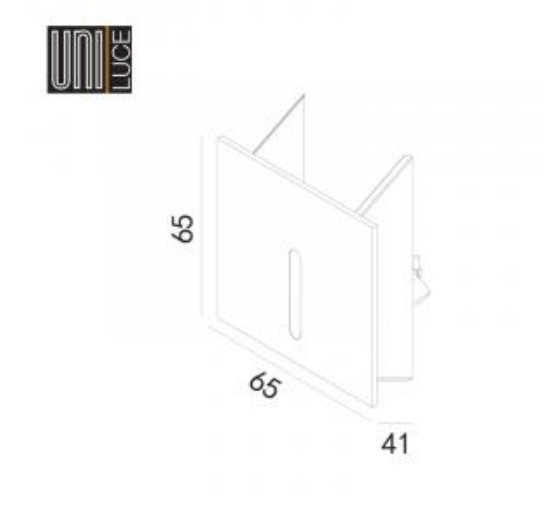

○ 500-W4SQ

● 500-B4SQ

Available colors:

Beam angle:

0°

LED Color:

2700K 3000K 4000K

LED power:

2,7W

System Power:

4W

CRI:

80

Lumen output:

346lm

Location:

Interior

Fixation:

Wall

Installation:

Recessed

Product dimension:

41x65x65mm

Input:

220-240V 50\60Hz

IP:

40

Class:

I