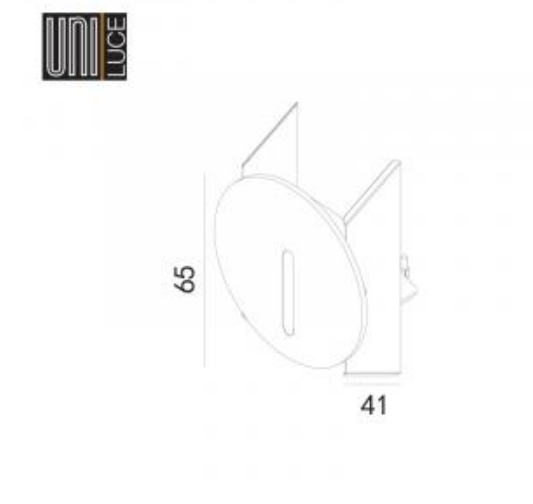

○ 500-W4RO

● 500-B4RO

Available colors:

Beam angle:

0°

LED Color:

2700K 3000K 4000K

LED power:

2,7W

System Power:

4W

CRI:

80

Lumen output:

346lm

Location:

Interior

Fixation:

Wall

Installation:

Recessed

Product dimension:

41x65mm

Input:

220-240V 50\60Hz

IP:

40

Class:

I