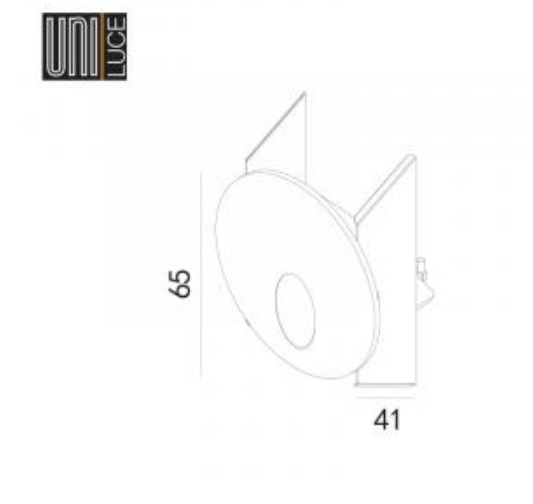

○ 501-W4RO

● 501-B4RO

Available colors:

Beam angle:

0°

LED Color:

2700K 3000K 4000K

LED power:

2,7W

System Power:

4W

CRI:

80

Lumen output:

346lm

Location:

Interior

Fixation:

Wall

Installation:

Recessed

Product dimension:

41x65mm

Input:

220-240V 50\60Hz

IP:

40

Class:

I