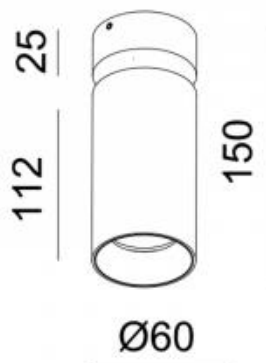

<https://www.uni-luce.com>
+39 339 505 5880
info@uni-luce.com

Via Monselice, 26, 20832 Desio
MB, Italy

SPY S+

Available colors:

- 431-WW12
- 431-BB12
- 431-WB12
- 431-WG12
- 431-BG12

Beam angle: 15° 50° 36°
LED Color: 2700K 3000K 4000K
LED power: 10,5W
System Power: 12,2W 350mA
CRI: 90
Lumen output: 1656lm
Location: Interior
Fixation: Ceiling
Installation: Surface
Product dimension: 60x150mm
Input: 100-240V 50\60Hz
IP: 20
Class: I
DIM Option: ON/OFF TRIAC DTW