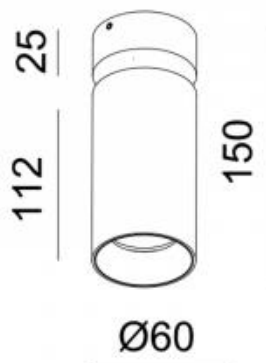

## SPY S

Available colors:

- 431-WW9
- 431-BB9
- 431-WB9
- 431-WG9
- 431-BG9

Beam angle: 15° 50° 36°  
LED Color: 2700K 3000K 4000K  
LED power: 7,5W  
System Power: 8,9W 500mA  
CRI: 90  
Lumen output: 1335lm  
Location: Interior  
Fixation: Ceiling  
Installation: Surface  
Product dimension: 60x150mm  
Input: 100-240V 50\60Hz  
IP: 20  
Class: I  
DIM Option: ON/OFF TRIAC DTW