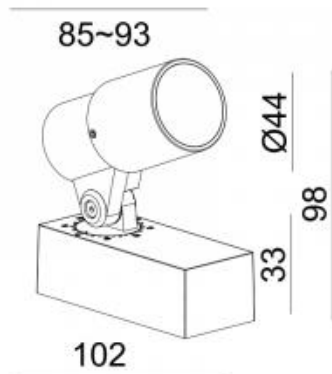

## SPOT PLUS ZOOM 5 BOX

Available colors:

- 1618-B5
- 1618-W5
- 1618-GR5
- 1618-DGR5

Beam angle:	18~50°
LED Color:	3000K 4000K 6000K 5000K
System Power:	5W
CRI:	90
Lumen output:	500lm
Material:	aluminium, glass, PC
Location:	Exterior
Fixation:	Garden spot
Product dimension:	D44 x 102 x H98mm
Input:	220-240V 50/60HZ
IP:	65
Class:	III
IK:	08