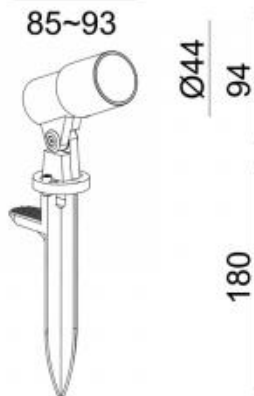

Beam angle:	18~50°
LED Color:	3000K 4000K 6000K 5000K
System Power:	5W
CRI:	90
Lumen output:	500lm
Material:	aluminium, glass, PC
Location:	Exterior
Fixation:	Garden spot
Product dimension:	D44 x 85 x H274mm
Input:	24V DC
IP:	65
Class:	III
IK:	08

<https://www.uni-luce.com>

+39 339 505 5880

info@uni-luce.com

Via Monselice, 26, 20832 Desio

MB, Italy

Flexible, subtle, elegant and powerful: these are the keywords that describe the Kix perfectly. Despite its low-profile appearance, Kix excels in light output and quality, ideal for walkway lighting or other landscape applications. Kix is easy and flexible to use thanks to the adjustable head, designed to provide optimal cooling and eliminate glare. Kix is available for installation on wall or floor, to strap around a tree or to mount in soft green areas with a pin. In addition to the more robust version of Kix, there is also a S(mall) and M(edium) version available. Kix S combines a power LED with a lens, resulting in a nice 10° light beam. All models have an IP65 rating and are available in alu grey or dark grey.