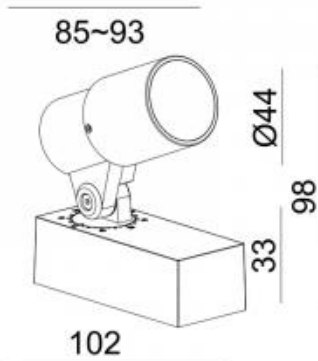

## SPOT PLUS ZOOM 5 24V BOX

Available colors:

- 1618-B5-VD
- 1618-W5-VD
- 1618-GR5-VD
- 1618-DGR5-VD

Beam angle:	18~50°
LED Color:	3000K 4000K 6000K 5000K
System Power:	5W
CRI:	90
Lumen output:	500lm
Material:	aluminium, PC, glass
Location:	Exterior
Fixation:	Garden spot
Product dimension:	D44 x 102 x H98mm
Input:	24V DC
IP:	65
Class:	III
IK:	08