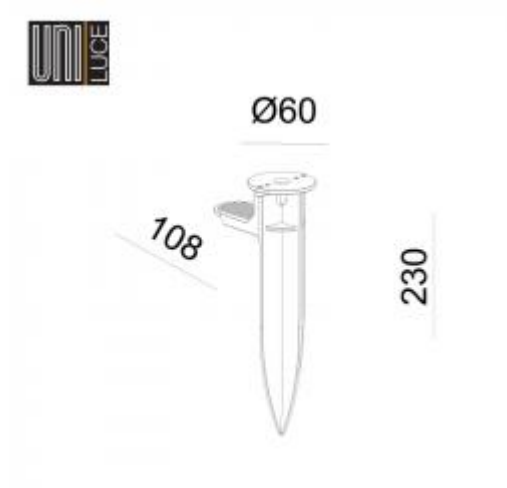

## SPIKE S,M

Available colors:

○ 1085-B

Beam angle:

0°

Material:

PVC

Location:

Exterior

Fixation:

Garden spot

Product dimension:

H230mm