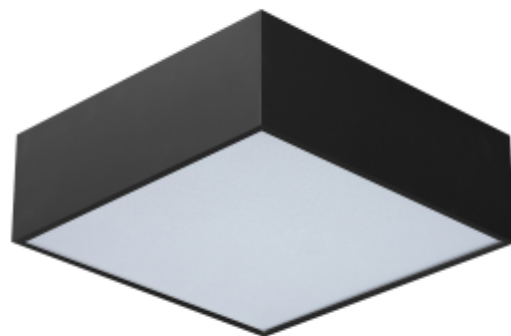

<https://www.uni-luce.com>
+39 339 505 5880
info@uni-luce.com

Via Monselice, 26, 20832 Desio
MB, Italy

SOLO 25 SQ

Available colors:

○ 20149-W25-250

● 20149-B25-250

Beam angle:

110°

LED Color:

2700K 3000K 4000K 6000K

System Power:

25W

CRI:

90

Material:

aluminium, PC

Location:

Interior

Fixation:

Ceiling

Installation:

Surface

Product dimension:

250x250x59mm

Input:

220-240V 50/60HZ

IP:

20

Class:

II

DIM Option:

DALI TRIAC 1-10V DTW