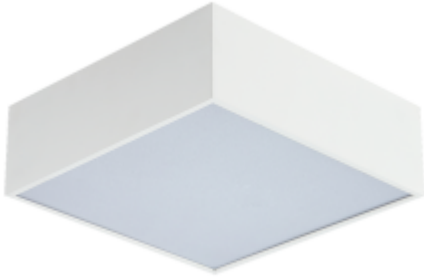

<https://www.uni-luce.com>
+39 339 505 5880
info@uni-luce.com

Via Monselice, 26, 20832 Desio
MB, Italy

SOLO 25 SQ

Available colors:

○ 20149-W25-250

● 20149-B25-250

Beam angle:

110°

LED Color:

2700K 3000K 4000K 6000K

System Power:

25W

CRI:

90

Material:

aluminium, PC

Location:

Interior

Fixation:

Ceiling

Installation:

Surface

Product dimension:

250x250x59mm

The range comes in different diameters and application possibilities. SOLO features in-house developed printed circuit boards

specifically engineered to provide a uniform illumination of the polycarbonate. Small to large, recessed to suspended, for general