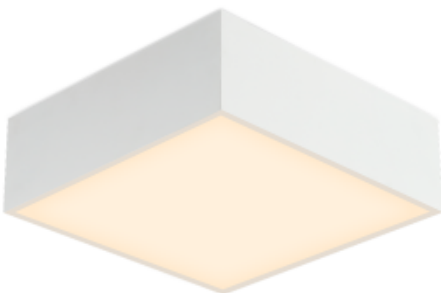

<https://www.uni-luce.com>
+39 339 505 5880
info@uni-luce.com

Via Monselice, 26, 20832 Desio
MB, Italy

SOLO 25 SQ

Available colors:

○ 20149-W25-250

● 20149-B25-250

Beam angle:

110°

LED Color:

2700K 3000K 4000K 6000K

System Power:

25W

CRI:

90

Material:

aluminium, PC

Location:

Interior

Fixation:

Ceiling

Installation:

Surface

Product dimension:

250x250x59mm

Input:

220-240V 50/60HZ

IP:

20

Class:

II

DIM Option:

DALI TRIAC 1-10V DTW