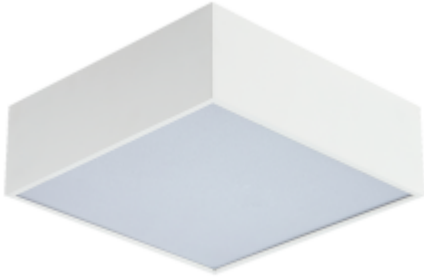

<https://www.uni-luce.com>

+39 339 505 5880

info@uni-luce.com

Via Monselice, 26, 20832 Desio

MB, Italy

SOLO 15 SQ

Available colors:

○ 20148-W15-175

● 20148-B15-175

Beam angle: 110°

LED Color: 2700K 3000K 4000K 6000K

System Power: 20W

CRI: 90

Lumen output: 1941lm

Material: aluminium, PC

Location: Interior

Fixation: Ceiling

Installation: Surface

Product dimension: 175x175x59mm

Input: 220-240V 50/60HZ

IP: 20

Class: II

DIM Option: DALI TRIAC 1-10V DTW