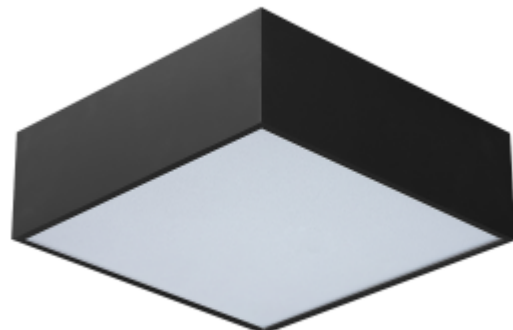

● 20148-B15-175

Beam angle: 110°

LED Color: 2700K 3000K 4000K 6000K

System Power: 20W

CRI: 90

Lumen output: 1941lm

Material: aluminium, PC

Location: Interior

Fixation: Ceiling

Installation: Surface

Product dimension: 175x175x59mm

Input: 220-240V 50/60HZ

IP: 20

Class: II

DIM Option: DALI TRIAC 1-10V DTW

<https://www.uni-luce.com>

specifically engineered to provide a uniform illumination of the polycarbonate. Small to large, recessed to suspended, for general

lighting to office applications, the SOLO range features all you need. The collection is available in both round and square shapes for choice.