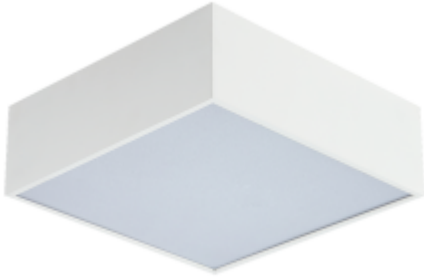

## SOLO 12 SQ

Available colors:

○ 20147-W12-120

● 20147-B12-120

Beam angle:

110°

LED Color:

2700K 3000K 4000K 6000K

System Power:

12W

CRI:

90

Lumen output:

859lm

Material:

aluminium, PC

Location:

Interior

Fixation:

Ceiling

Installation:

Surface

Product dimension:

120x120x59mm