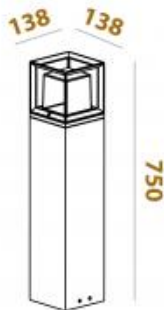

<https://www.uni-luce.com>
+39 339 505 5880
info@uni-luce.com

Via Monselice, 26, 20832 Desio
MB, Italy

SOFT POLE 750

Available colors:

- 479-B8
- 479-GR8
- 479-DGR8

Beam angle: 0°
LED Color: 3000K 4000K 6000K 5000K
System Power: 8W 500mA
Lumen output: 840lm
Material: aluminium, glass
Location: Exterior
Fixation: Bollards
Product dimension: 138 x 138 x H750mm
Input: 220-240V 50\60Hz
IP: 65
Class: I
DIM Option: ON/OFF TRIAC DTW
IK: 08