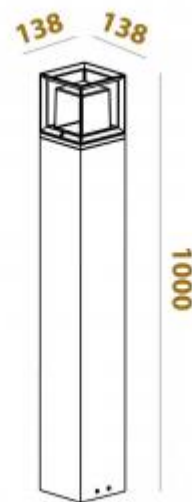

<https://www.uni-luce.com>

+39 339 505 5880

info@uni-luce.com

Via Monselice, 26, 20832 Desio

MB, Italy

SOFT POLE 1000

Available colors:

- 480-B8
- 480-GR8
- 480-DGR8

Beam angle: 0°
LED Color: 3000K
System Power: 8W 500mA
Lumen output: 840lm
Material: die-casting powder coating aluminum
Location: Exterior
Fixation: Bollards
Product dimension: 138x138x1000mm
Input: 220-240V 50\60Hz
IP: 65
Class: I
DIM Option: ON/OFF TRIAC DTW
IK: 08

<https://www.uni-luce.com>

+39 339 505 5880

info@uni-luce.com

Via Monselice, 26, 20832 Desio

MB, Italy

With SOFT, UNI LUCE offers a highly original interpretation of an archetypical concept: a light source that is contained within the framing of a 3D rectangular shape. The SOFT is available in indoor and outdoor versions, as a ground, wall or ceiling fixture. The series integrates beautifully in both country-classic and contemporary homes, and is suitable for hotels and public buildings as well. The SOFT not only breathes new life into a classic concept, it also adds a detailed element of refinement. The sharply profiled framing in aluminium is utterly devoid of welding seams.