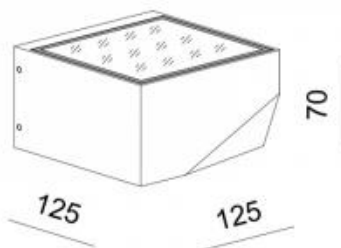

○ 603-W14

Available colors:

● 603-B14

● 603-GR14

Beam angle: 0°

LED Color: 3000K

System Power: 14W 700mA

CRI: 80

Material: die-casting powder coated aluminium

Location: Exterior

Fixation: Wall

Installation: Surface

Product dimension: 125x125x70mm

Input: 100-240V 50\60Hz

IP: 65

Class: I