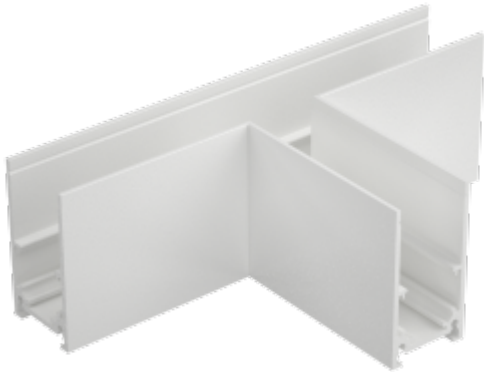

<https://www.uni-luce.com>

+39 339 505 5880

info@uni-luce.com

Via Monselice, 26, 20832 Desio

MB, Italy

SIGMA TRACK ON T CON

Available colors:

20959-B

20959-W

Beam angle:

/°

Material:

aluminium

Location:

Interior

Fixation:

Wall Ceiling

Installation:

Surface

Product dimension:

125x95mm