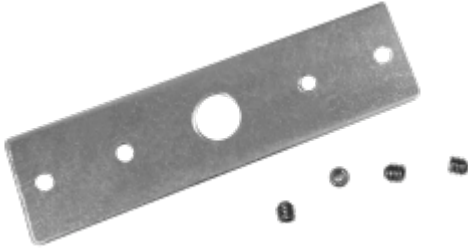

<https://www.uni-luce.com>

+39 339 505 5880

info@uni-luce.com

Via Monselice, 26, 20832 Desio

MB, Italy

SIGMA TRACK ON METAL PLATE

Available colors:

● 20967

Beam angle:

/°

Material:

Metal

Location:

Interior

Fixation:

Ceiling

Installation:

Suspended

Product dimension:

80x22x2mm