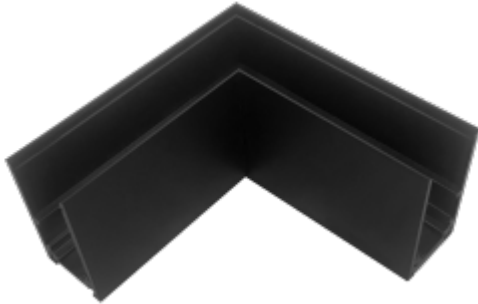

<https://www.uni-luce.com>

+39 339 505 5880

info@uni-luce.com

Via Monselice, 26, 20832 Desio

MB, Italy

SIGMA TRACK ON L CON

Available colors:

Beam angle:

Material:

Location:

Fixation:

Installation:

Product dimension:

● 20956-B

/°

aluminium

Interior

Wall Ceiling

Surface

95x95mm