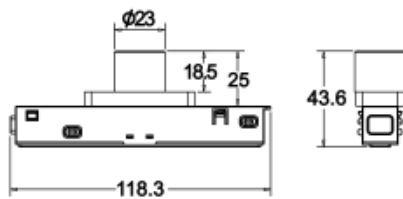

<https://www.uni-luce.com>

+39 339 505 5880

info@uni-luce.com

Via Monselice, 26, 20832 Desio

MB, Italy

SIGMA SPY 2 IN

Available colors:

○ 20945-B2

○ 20945-W2

Beam angle:

24°

LED Color:

3000K 4000K 5000K

System Power:

2W

CRI:

90

Lumen output:

186lm

Material:

aluminium

Location:

Interior

Fixation:

Wall Ceiling

Installation:

Track

Product dimension:

Ø23x43.6x118.3mm

Input:

48V DC

IP:

20