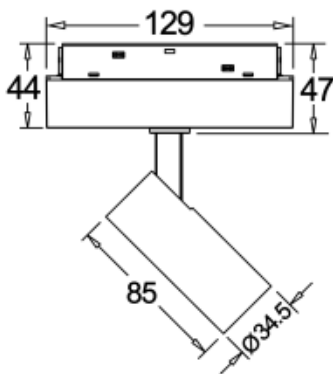

90

Lumen output:

650lm

Material:

aluminium

Location:

Interior

Fixation:

Ceiling

Installation:

Track

Product dimension:

Ø34.5xL85mm

Input:

48V DC

IP:

20

<https://www.uni-luce.com>

+39 339 505 5880

info@uni-luce.com

Via Monselice, 26, 20832 Desio

MB, Italy

The SIGMA system is a compact low voltage (48V) track system in which LED lighting fixtures are mounted. It has no limitations in terms of length and allows create configurations from the ceiling to the walls making unexpected shapes and configuration from straight to curcles and semi-curcles. SIGMA track has different installation methods including recessed, surface mounting and suspending. Recessed track has 2 installation possibilities: before and after ceiling mount. In the SIGMA lighting system, you can easily change the number of lighting fixtures and their arrangements, creating new lighting patterns in the room. Thanks to great verietiy of lamps, SIGMA system can match any interior style. A special click mechanism ensures reliable fixation of the lighting fixtures in the track. Brightness adjustment, management via the DALI protocol, or 1-10V. Turnable white function is available for choice as well.