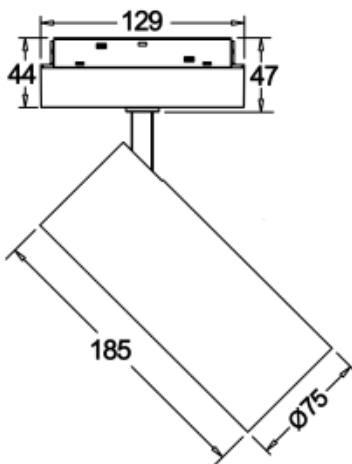

90

Lumen output:

2374lm

Material:

aluminium

Location:

Interior

Fixation:

Ceiling

Installation:

Track

Product dimension:

Ø75xL185mm

Input:

48V DC

IP:

20

<https://www.uni-luce.com>

+39 339 505 5880

info@uni-luce.com

Via Monselice, 26, 20832 Desio

MB, Italy

The SIGMA system is a compact low voltage (48V) track system in which LED lighting fixtures are mounted. It has no limitations in terms of length and allows create configurations from the ceiling to the walls making unexpected shapes and configuration from straight to curcles and semi-curcles. SIGMA track has different installation methods including recessed, surface mounting and suspending. Recessed track has 2 installation possibilities: before and after ceiling mount. In the SIGMA lighting system, you can easily change the number of lighting fixtures and their arrangements, creating new lighting patterns in the room. Thanks to great verietiy of lamps, SIGMA system can match any interior style. A special click mechanism ensures reliable fixation of the lighting fixtures in the track. Brightness adjustment, management via the DALI protocol, or 1-10V. Turnable white function is available for choice as well.