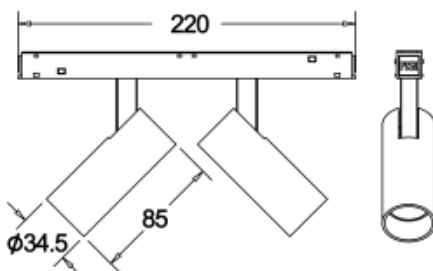

Ceiling

Installation:

Track

Product dimension:

Ø34.5xL85x220mm

Input:

48V DC

IP:

20

<https://www.uni-luce.com>

+39 339 505 5880

info@uni-luce.com

Via Monselice, 26, 20832 Desio

MB, Italy

The SIGMA system is a compact low voltage (48V) track system in which LED lighting fixtures are mounted. It has no limitations in terms of length and allows create configurations from the ceiling to the walls making unexpected shapes and configuration from straight to curcles and semi-curcles. SIGMA track has different installation methods including recessed, surface mounting and suspending. Recessed track has 2 installation possibilities: before and after ceiling mount. In the SIGMA lighting system, you can easily change the number of lighting fixtures and their arrangements, creating new lighting patterns in the room. Thanks to great verietiy of lamps, SIGMA system can match any interior style. A special click mechanism ensures reliable fixation of the lighting fixtures in the track. Brightness adjustment, management via the DALI protocol, or 1-10V. Turnable white function is available for choice as well.