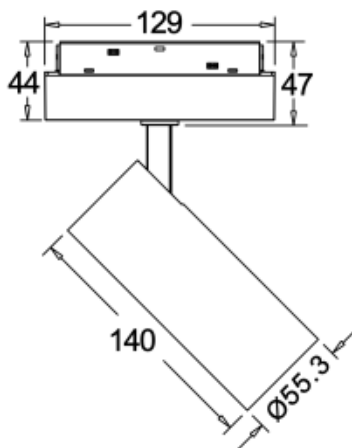

90

Lumen output:

1466lm

Material:

aluminium

Location:

Interior

Fixation:

Ceiling

Installation:

Track

Product dimension:

Ø55.3xL140mm

Input:

48V DC

IP:

20

<https://www.uni-luce.com>

+39 339 505 5880

info@uni-luce.com

Via Monselice, 26, 20832 Desio

MB, Italy

The SIGMA system is a compact low voltage (48V) track system in which LED lighting fixtures are mounted. It has no limitations in terms of length and allows create configurations from the ceiling to the walls making unexpected shapes and configuration from straight to curcles and semi-curcles. SIGMA track has different installation methods including recessed, surface mounting and suspending. Recessed track has 2 installation possibilities: before and after ceiling mount. In the SIGMA lighting system, you can easily change the number of lighting fixtures and their arrangements, creating new lighting patterns in the room. Thanks to great verietiy of lamps, SIGMA system can match any interior style. A special click mechanism ensures reliable fixation of the lighting fixtures in the track. Brightness adjustment, management via the DALI protocol, or 1-10V. Turnable white function is available for choice as well.