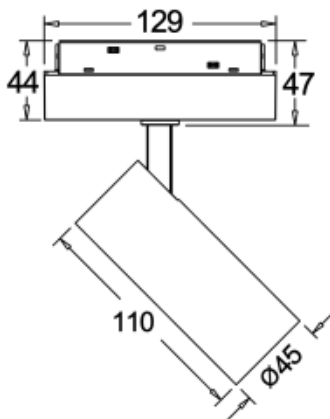

90

Lumen output:

928lm

Material:

aluminium

Location:

Interior

Fixation:

Ceiling

Installation:

Track

Product dimension:

Ø45xL110mm

Input:

48V DC

IP:

20

<https://www.uni-luce.com>

+39 339 505 5880

info@uni-luce.com

Via Monselice, 26, 20832 Desio

MB, Italy

The SIGMA system is a compact low voltage (48V) track system in which LED lighting fixtures are mounted. It has no limitations in terms of length and allows create configurations from the ceiling to the walls making unexpected shapes and configuration from straight to curcles and semi-curcles. SIGMA track has different installation methods including recessed, surface mounting and suspending. Recessed track has 2 installation possibilities: before and after ceiling mount. In the SIGMA lighting system, you can easily change the number of lighting fixtures and their arrangements, creating new lighting patterns in the room. Thanks to great veriety of lamps, SIGMA system can match any interior style. A special click mechanism ensures reliable fixation of the lighting fixtures in the track. Brightness adjustment, management via the DALI protocol, or 1-10V. Turnable white function is available for choice as well.